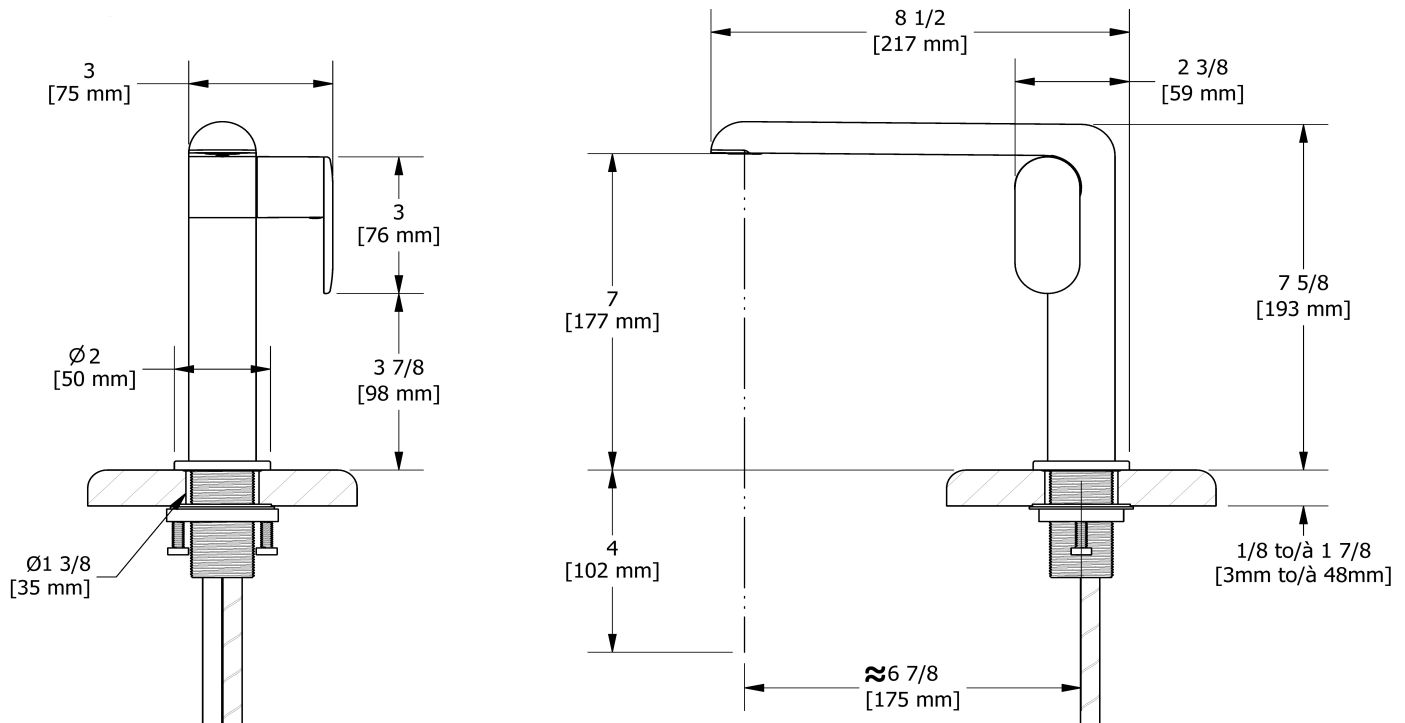

Certifications

- CSA B125.1
- NSF/ANSI standard 61 and 372
- ASME A112.18.1

Sizes, models and finishes may differ from those presented.

Warranty

This Riobel Inc. product you have purchased carries a Limited Lifetime Warranty on the chrome, PVD finish, blacks and all working parts and is guaranteed from the initial purchase date against all manufacturing defects. All other finishes, including plastic components, are guaranteed for one year. All electric and/or electronic parts are covered by a 5-year limited warranty. The warranty offered on our products will be honored only if the installation is performed by a certified master plumber.

Customer Care

Phone (800) 777 - 9762 | Email: customer-care@houseofrohl.com | Website: houseofrohl.com/support/contact-us

Consult your local House of Rohl showroom for additional information and specifications. For complete warranty details and a list of showrooms, go to houseofrohl.com